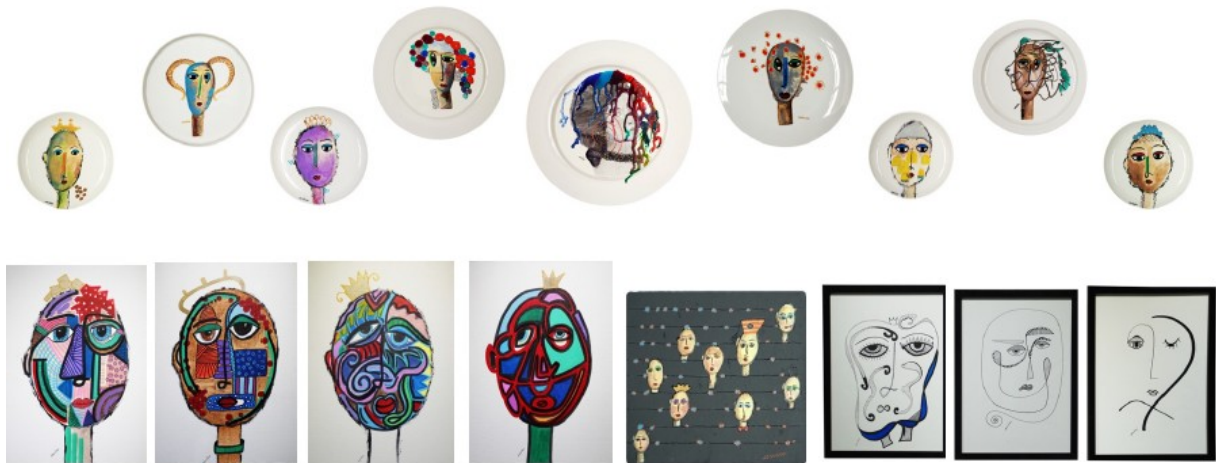

Aisha Alabbar Art Gallery Presents: 'Calm within the Chaos'

247 emirates247.com/news/emirates/aisha-alabbar-art-gallery-presents-calm-within-the-chaos-2020-08-16-1.695690

August 16, 2020

Published Sunday, August 16, 2020

The eruption of the current pandemic, known as COVID-19, stripped the world from its freedom, forcing for many to feel a sense of isolation, confusion and uncertainty.

Now, as we slowly attempt to return to normal, the reopening of Aisha Alabbar Art Gallery signifies the shift in regularity, beginning with embracing those who have felt lost during this disturbing time.

'Calm within the Chaos' embodies the light & positivity extracted from this challenging period, heightening emotions of humility, power and patience.

Combining a collection of multidisciplinary works that appear reflective of today's social climate, the gallery highlights the sentiment of hope and unity, as this is needed now more than ever.